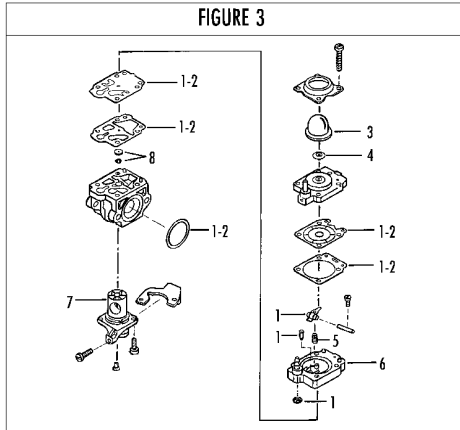

Number of Pages 1 of 5

Factory: IIQ - Valmadrera	Product Group: OP 93
Publication Number: EIPL2005_VP0502013	Petrol Portable
Publication Date: 30/05/05	Sub Group 9433

Service

FIGURE 1

FIGURE 3

FIGURE 2

Item	P/N McC	P/N ELX	Qty	DESCRIPTION
FIGURE 1				
C	1	FIGURE 2		
	2	247936	538247936	1 Carter kit (starter)
	3	• 235900	538235900	1 ball bearing 6002 15/32/9
	4	• 235899	538235899	1 seeger ring
C	5	• 228872	538228872	1 seal 13-32-5 (S7)
	6	247935	538247935	1 Carter kit (flywheel)
	7	• 235899	538235899	1 seeger ring
	8	• 235900	538235900	1 ball bearing 6002 15/32/9
C	9	• 228872	538228872	1 seal 13-32-5 (S7)
B	13	247937	538247937	1 clutch assy
	14	• 241296	538241296	2 clutch rod
C	15	• 241270	538241270	1 clutch spring elite
	16	• 236956	538236956	2 washer
	17	242673	538242673	1 flywheel
	18	235806	538235806	2 screw M5 X 20 TCE
C	19	242782	538242782	1 ignition coil
	20	235808	538235808	2 screw M5 X 50 TCE
	21	235804	538235804	2 screw M5x30
C	22	241541	538241541	1 tank mix ass.
B	23	• 229809	538229809	1 hose-fuel mm245
B	24	• 229743	538229743	1 hose fuel mm150
C	25	• 235675	538235675	1 fuel tank grommet
A	26	240452	538240452	1 pick up fuel
B	27	242484	538242484	1 fuel cap assy
A	28	• 236564	538236564	1 cap gasket
B	29	242581	538242581	1 air filter
	30	235808	538235808	2 screw M5 X 50 TCE
	31	242580	538242580	1 air filter cover
	33	249136	538249136	1 box air filter
C	34	FIGURE 3		
A	35	241281	538241281	1 gasket
	36	235806	538235806	2 screw M5 X 20 TCE
C	38	241481	538241481	1 carb. Spacer
C	39	242857	538242857	1 gasket
	40	241266	538241266	1 crankshaft ass'y
C	41	235742	538235742	1 needle bearing
	43	242632	538242632	2 grommet fuel tank elite
	44	235218	538235218	1 nut M8
C	45	242806	538242806	1 starter assy
B	46	• 249163	538249163	1 pulley/rope
A	47	•• 227703	538227703	1 rope
	48	• 240884	538240884	1 starter-handle
	49	• 227467	538227467	1 shield spring
B	50	• 227300	538227300	1 spring rewind
	51	• 242786	538242786	1 seeger
	52	• 227470	538227470	1 washer
	53	242800	538242800	1 starter pawl ass'y
B	54	• 241781	538241781	2 pawl
B	55	• 241782	538241782	2 spring
	56	• 111088	538111088	2 snap ring
C	57	241432	538241432	1 muffler assy elite
	58	• 227236	538227236	1 clamp
	59	• 227274	538227274	2 screw M5X60
	60	• 227259	538227259	2 washer
A	61	92879	538092879	1 spark plug RDJ8J
	62	249420	538249420	1 engine cover