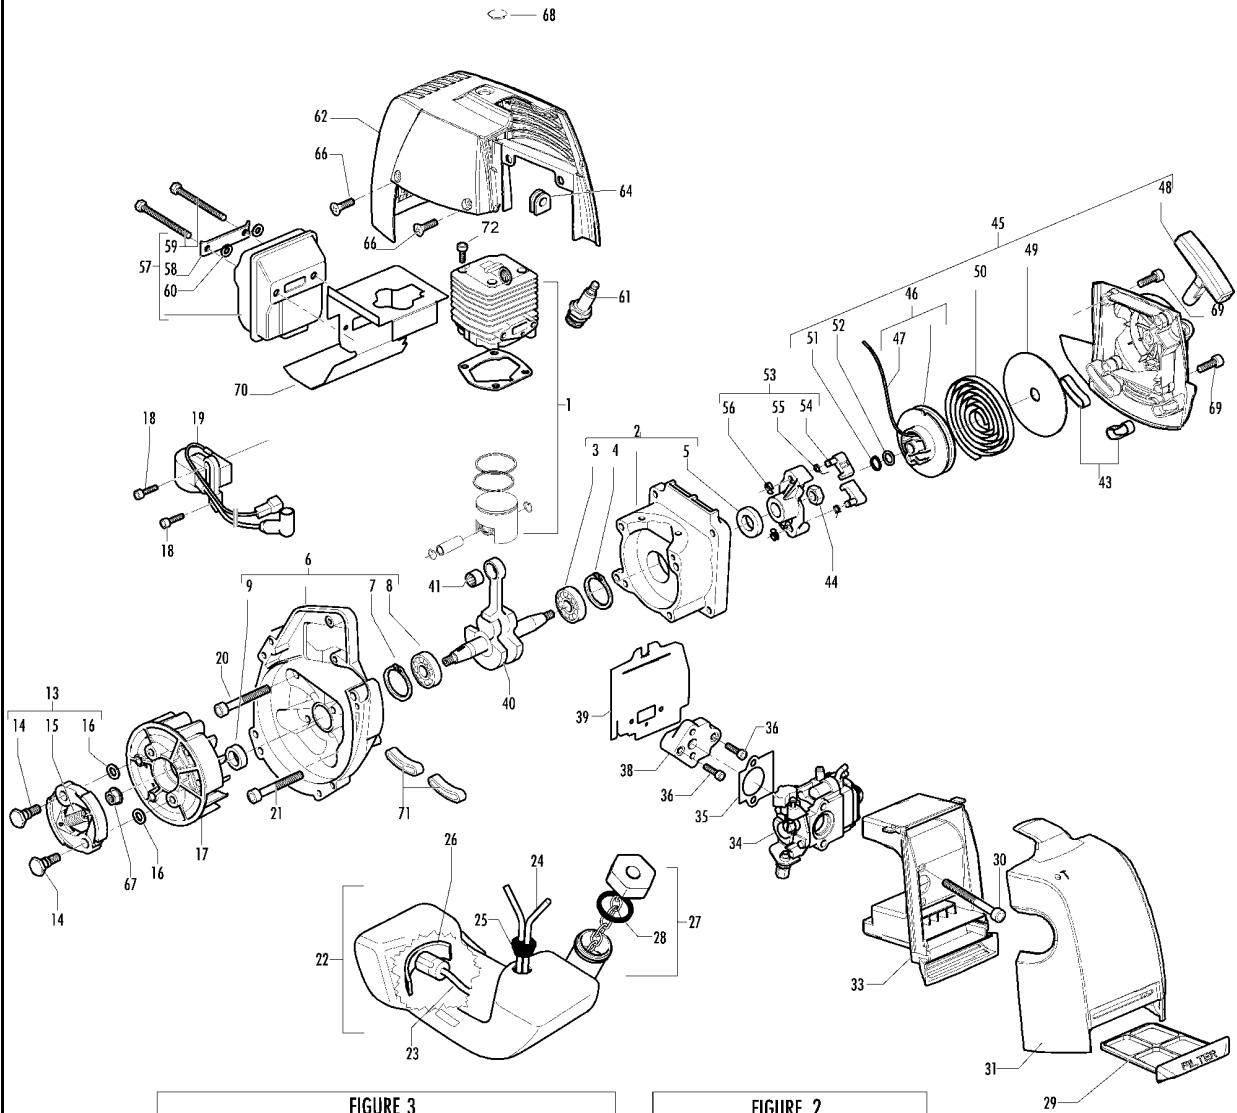

Number of Pages 1 of 5

Factory: IIQ - Valmadrera	Product Group: OP 93
Publication Number: EIPL2005_VP0502013	Petrol Portable
Publication Date: 30/05/05	Sub Group 9433

Service

FIGURE 1

FIGURE 3

FIGURE 2

Item	P/N McC	P/N ELX	Qty	DESCRIPTION
FIGURE 1				
C	1	FIGURE 2		
	2	247936	538247936	1 Carter kit (starter)
	3	• 235900	538235900	1 ball bearing 6002 15/32/9
	4	• 235899	538235899	1 seeger ring
C	5	• 228872	538228872	1 seal 13-32-5 (S7)
	6	247935	538247935	1 Carter kit (flywheel)
	7	• 235899	538235899	1 seeger ring
	8	• 235900	538235900	1 ball bearing 6002 15/32/9
C	9	• 228872	538228872	1 seal 13-32-5 (S7)
B	13	247937	538247937	1 clutch assy
	14	• 241296	538241296	2 clutch rod
C	15	• 241270	538241270	1 clutch spring elite
	16	• 236956	538236956	2 washer
	17	242673	538242673	1 flywheel
	18	235806	538235806	2 screw M5 X 20 TCE
C	19	242782	538242782	1 ignition coil
	20	235808	538235808	2 screw M5 X 50 TCE
	21	235804	538235804	2 screw M5x30
C	22	241541	538241541	1 tank mix ass.
B	23	• 229809	538229809	1 hose-fuel mm245
B	24	• 229743	538229743	1 hose fuel mm150
C	25	• 235675	538235675	1 fuel tank grommet
A	26	240452	538240452	1 pick up fuel
B	27	242484	538242484	1 fuel cap assy
A	28	• 236564	538236564	1 cap gasket
B	29	242581	538242581	1 air filter
	30	235808	538235808	2 screw M5 X 50 TCE
	31	242580	538242580	1 air filter cover
	33	249136	538249136	1 box air filter
C	34	FIGURE 3		
A	35	241281	538241281	1 gasket
	36	235806	538235806	2 screw M5 X 20 TCE
C	38	241481	538241481	1 carb. Spacer
C	39	242857	538242857	1 gasket
	40	241266	538241266	1 crankshaft ass'y
C	41	235742	538235742	1 needle bearing
	43	242632	538242632	2 grommet fuel tank elite
	44	235218	538235218	1 nut M8
C	45	242806	538242806	1 starter assy
B	46	• 249163	538249163	1 pulley/rope
A	47	•• 227703	538227703	1 rope
	48	• 240884	538240884	1 starter-handle
	49	• 227467	538227467	1 shield spring
B	50	• 227300	538227300	1 spring rewind
	51	• 242786	538242786	1 seeger
	52	• 227470	538227470	1 washer
	53	242800	538242800	1 starter pawl ass'y
B	54	• 241781	538241781	2 pawl
B	55	• 241782	538241782	2 spring
	56	• 111088	538111088	2 snap ring
C	57	241432	538241432	1 muffler assy elite
	58	• 227236	538227236	1 clamp
	59	• 227274	538227274	2 screw M5X60
	60	• 227259	538227259	2 washer
A	61	92879	538092879	1 spark plug RDJ8J
	62	249420	538249420	1 engine cover